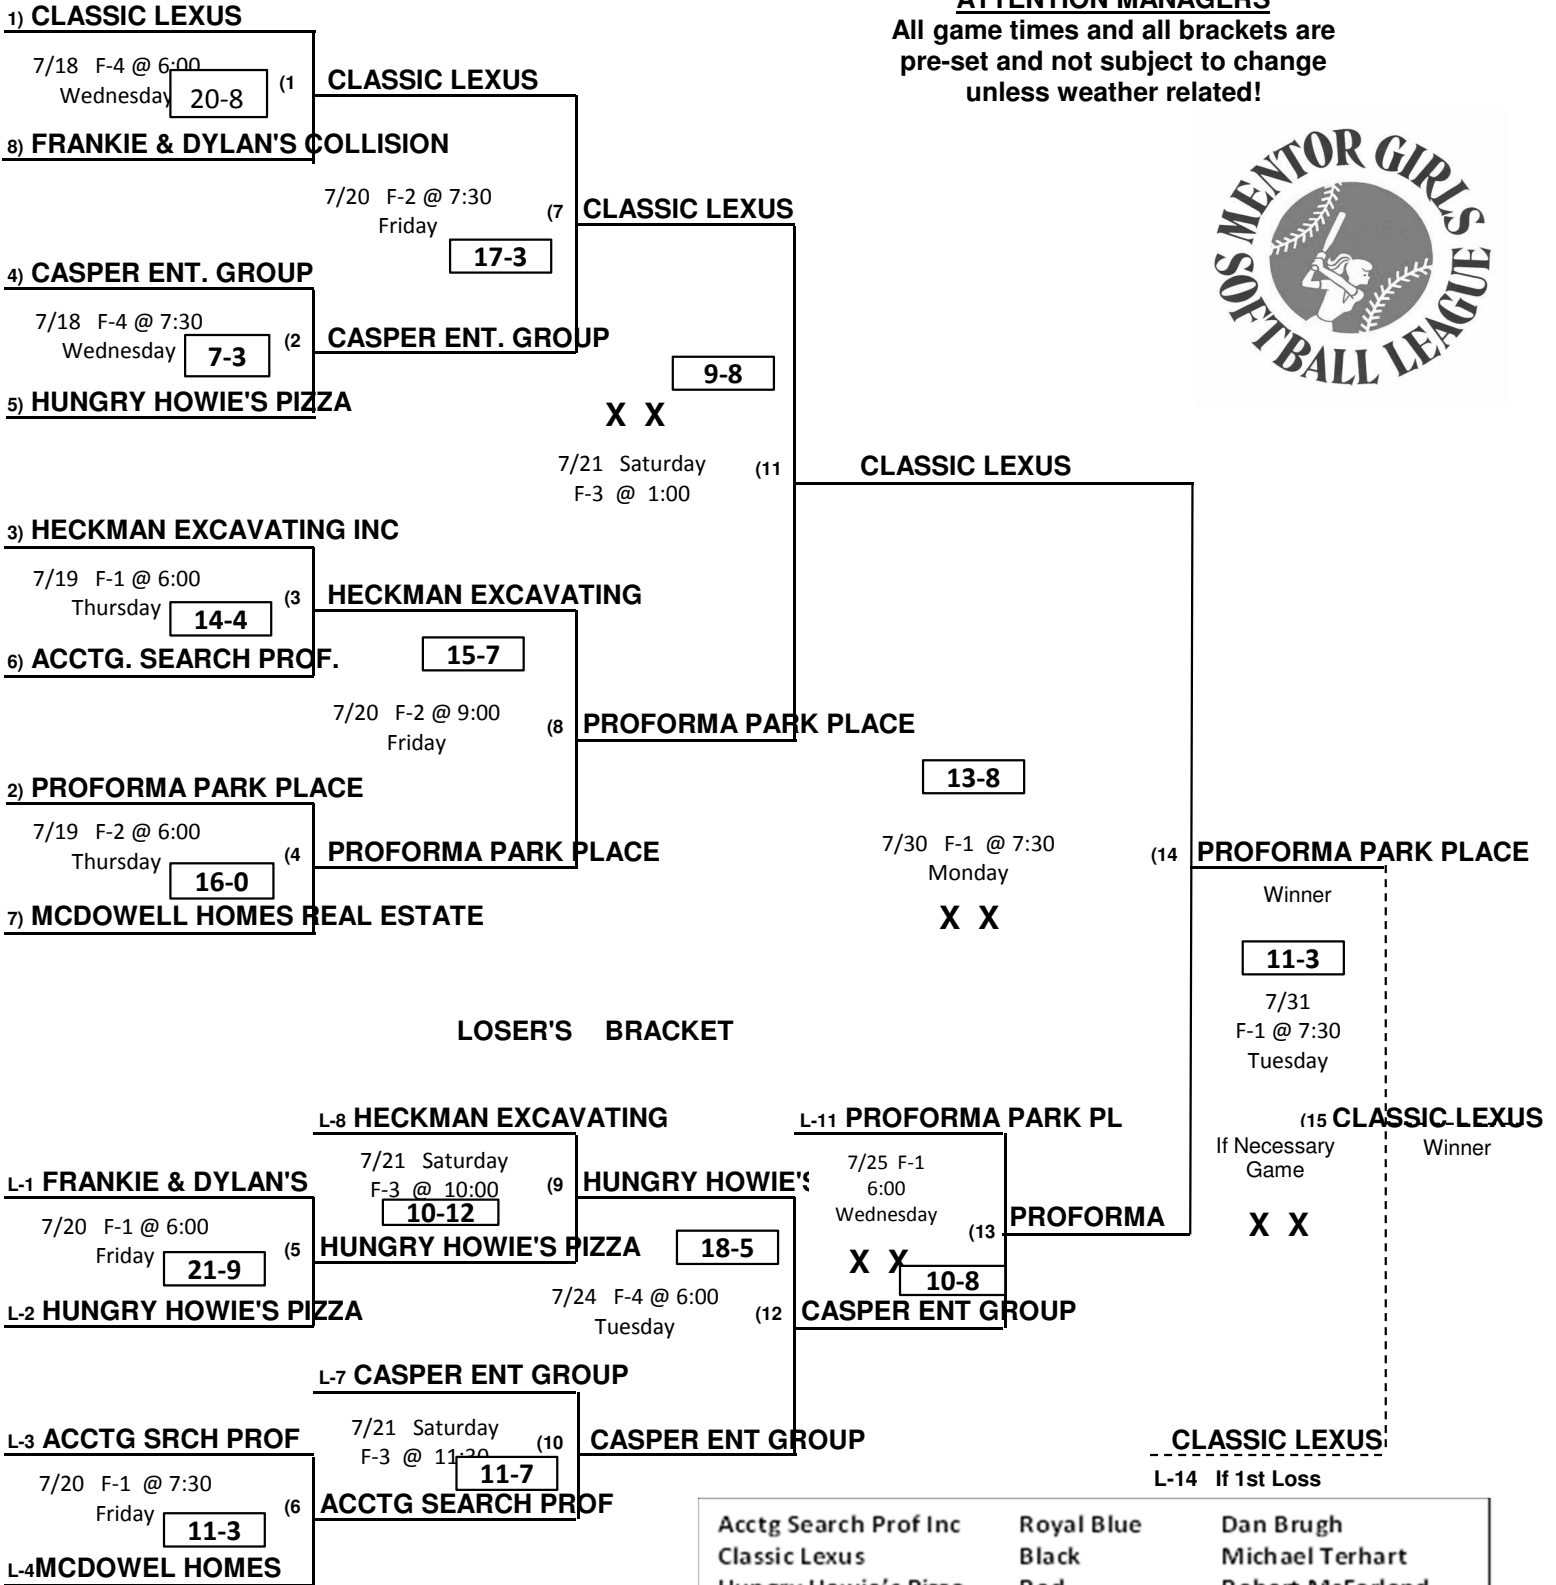

Mentor Girls Softball League

14-U FAST PITCH 8 Team Double Elimination Playoffs

ATTENTION MANAGERS
 All game times and all brackets are
 pre-set and not subject to change
 unless weather related!

X X = Double Umpires

**All Games Are Scheduled At
 Civic Center**

Acctg Search Prof Inc	Royal Blue	Dan Brugh
Classic Lexus	Black	Michael Terhart
Hungry Howie's Pizza	Red	Robert McFarland
Heckman Excavating	Orange	Jack Parks
Frankie & Dylan's Coll.	Purple	David Reed
Proforma Park Place	Dark Green	Jim Burke
Casper Enterprise	Teal	Tony Valerio
McDowell Hms/Schubert	Gold	Adam Gant